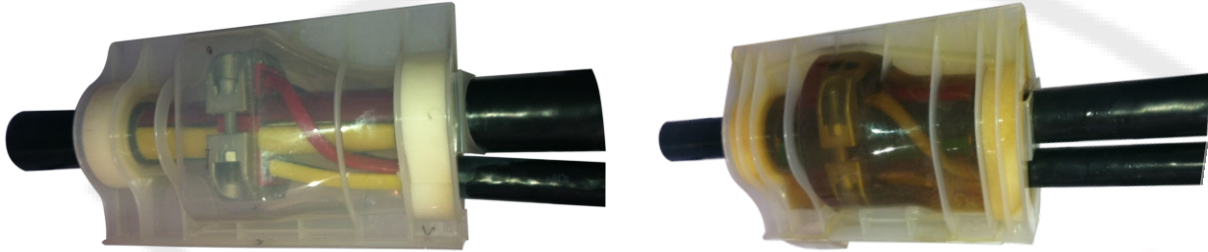

one set include:

gel connecting box 1pc, sealing form tap 2pcs, PVC insulation tap 1pcs, end sealing tap 2pcs.

Full set of box not include the Magic gel.

No.	Model of box	Cable type and size Max. section range	conductor section without armour (mm ²)	conductor section with armour (mm ²)	Megic Gel (g)	Overall dimension (mm)
00304	GCD4	SE,SM,RE,RM dia. conductor: 28-50mm	3x95 4x95	3x95 4x70	1300	400 x 90 x 75

one set include:

gel connecting box 1pc, sealing form tap 2pcs, PVC insulation tap 1pcs, end sealing tap 2pcs.

Full set of box not include the Magic gel.

No.	Model of box	Cable type and size Max. section range	conductor section without armour (mm ²)	conductor section with armour (mm ²)	Megic Gel (g)	Overall dimension (mm)
00305	GCD5	SE,SM,RE,RM dia. conductor: 33-60mm	3x185 4x150	3x150 4x120	12000	485 x 220 x 180

one set include:

gel connecting box 1pc, sealing form tap 2pcs, PVC insulation tap 1pcs, end sealing tap 2pcs.

Full set of box not include the Magic gel.

GEL CONNECTING BOX MAGIC GEL

A003 Gel connecting box tap-off connection

one set include:

gel connecting box 1pc, sealing foam tap 2pcs, PVC insulation tap 1pcs

Full set of box not include the Magic gel.