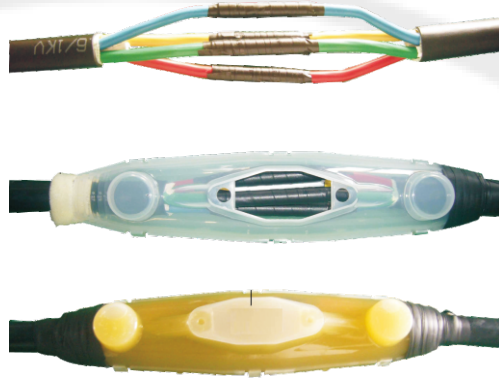

A003 Gel connecting box inline connection

No.	Model of box	Cable type and size Max. section range	conductor section without armour (mm ²)	conductor section with armour (mm ²)	Megic Gel (g)	Overall dimension (mm)
00301	GCD1	SE,SM,RE,RM dia. conductor: 8-26mm	3x16 4x16	3x10 4x10	150	185 x 40 x 45

one set include:

gel connecting box 1pc, sealing form tap 2pcs, PVC insulation tap 1pcs, end sealing tap 2pcs.

Full set of box not include the Magic gel.

No.	Model of box	Cable type and size Max. section range	conductor section without armour (mm ²)	conductor section with armour (mm ²)	Megic Gel (g)	Overall dimension (mm)
00302	GCD2	SE,SM,RE,RM dia. conductor: 14-32mm	3x35 4x25	3x16 4x16	365	270 x 55 x 55

one set include:

gel connecting box 1pc, sealing form tap 2pcs, PVC insulation tap 1pcs, end sealing tap 2pcs.

Full set of box not include the Magic gel.

No.	Model of box	Cable type and size Max. section range	conductor section without armour (mm ²)	conductor section with armour (mm ²)	Megic Gel (g)	Overall dimension (mm)
00303	GCD3	SE,SM,RE,RM dia. conductor: 23-39mm	3x50 4x50	3x50 4x35	620	355 x 65 x 60

one set include:

gel connecting box 1pc, sealing form tap 2pcs, PVC insulation tap 1pcs, end sealing tap 2pcs.

Full set of box not include the Magic gel.

No.	Model of box	Cable type and size Max. section range	conductor section without armour (mm ²)	conductor section with armour (mm ²)	Megic Gel (g)	Overall dimension (mm)
00304	GCD4	SE,SM,RE,RM dia. conductor: 28-50mm	3x95 4x95	3x95 4x70	1300	400 x 90 x 75